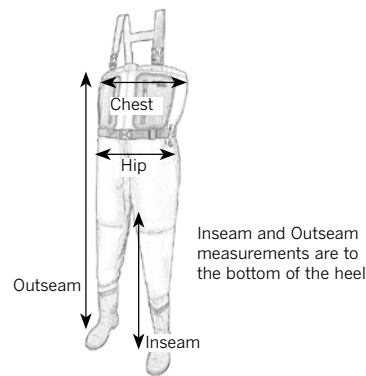

Size Charts

Snowbee already offers the largest range of wader sizes in the UK, with shoe sizes from 3 to 15 now covered. Included in the range are many models in Junior/Lady's sizes, Fuller Body ('FB') sizes, which are 15% larger than standard plus 'Long' fittings, which are around 2" longer in the leg. **Note:** Order 'STOCKINGFOOT' models by size S, M, L etc, and 'BOOTFOOT' models by boot size 6, 7, 8, 9 etc.